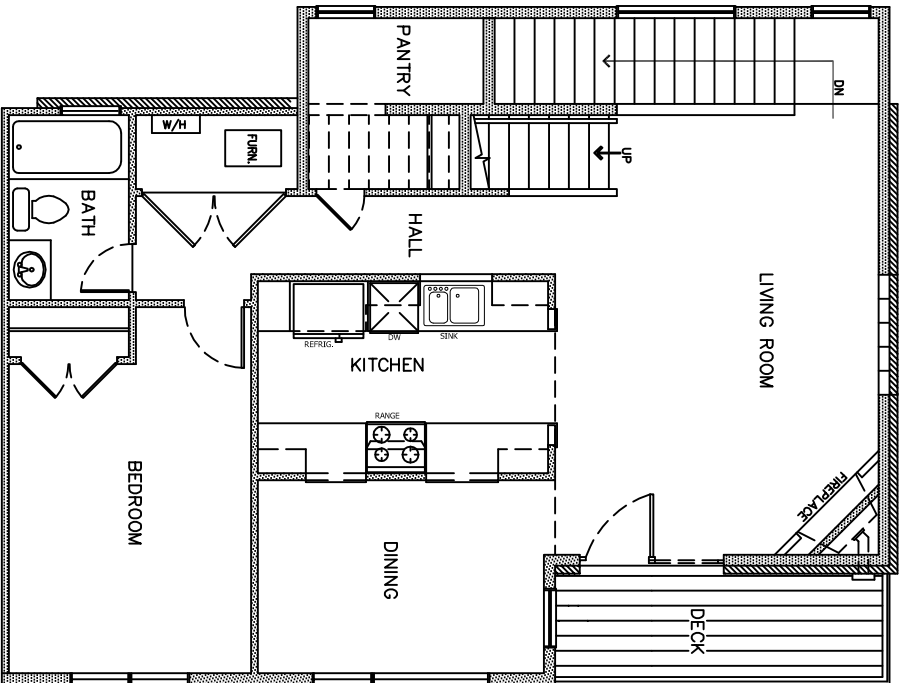

2ND FLOOR

3RD FLOOR

OFFERED BY BRADFORD REAL ESTATE
 2550 15th Street, Denver, CO 80211
 303.433.0211

HIGHLANDS VISTA
 1675 BOULDER STREET

±1517 FINISH SQ. FT.
 ±197 SQ. FT. EXTERIOR DECKS
 AND PATIOS